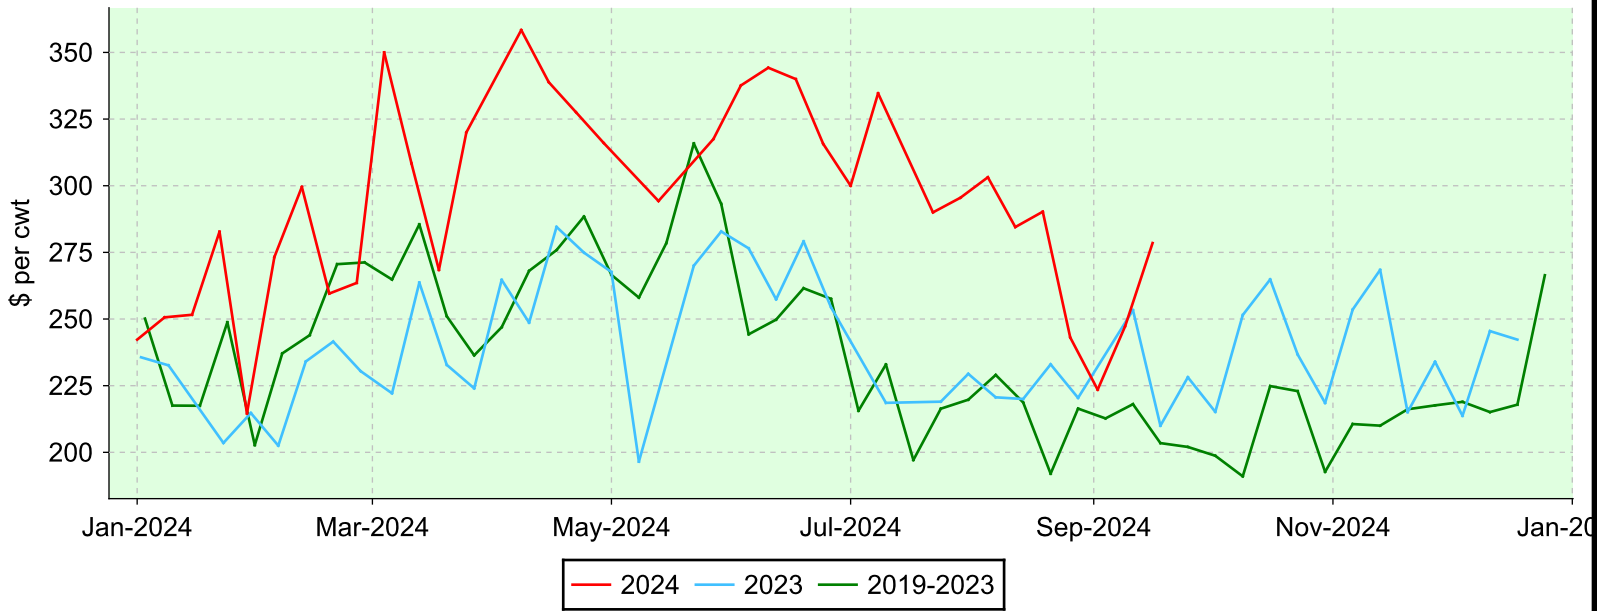

Lambs 110 lbs. and over

Ontario Stockyards Inc., Monday sales.

Average Price

Volume